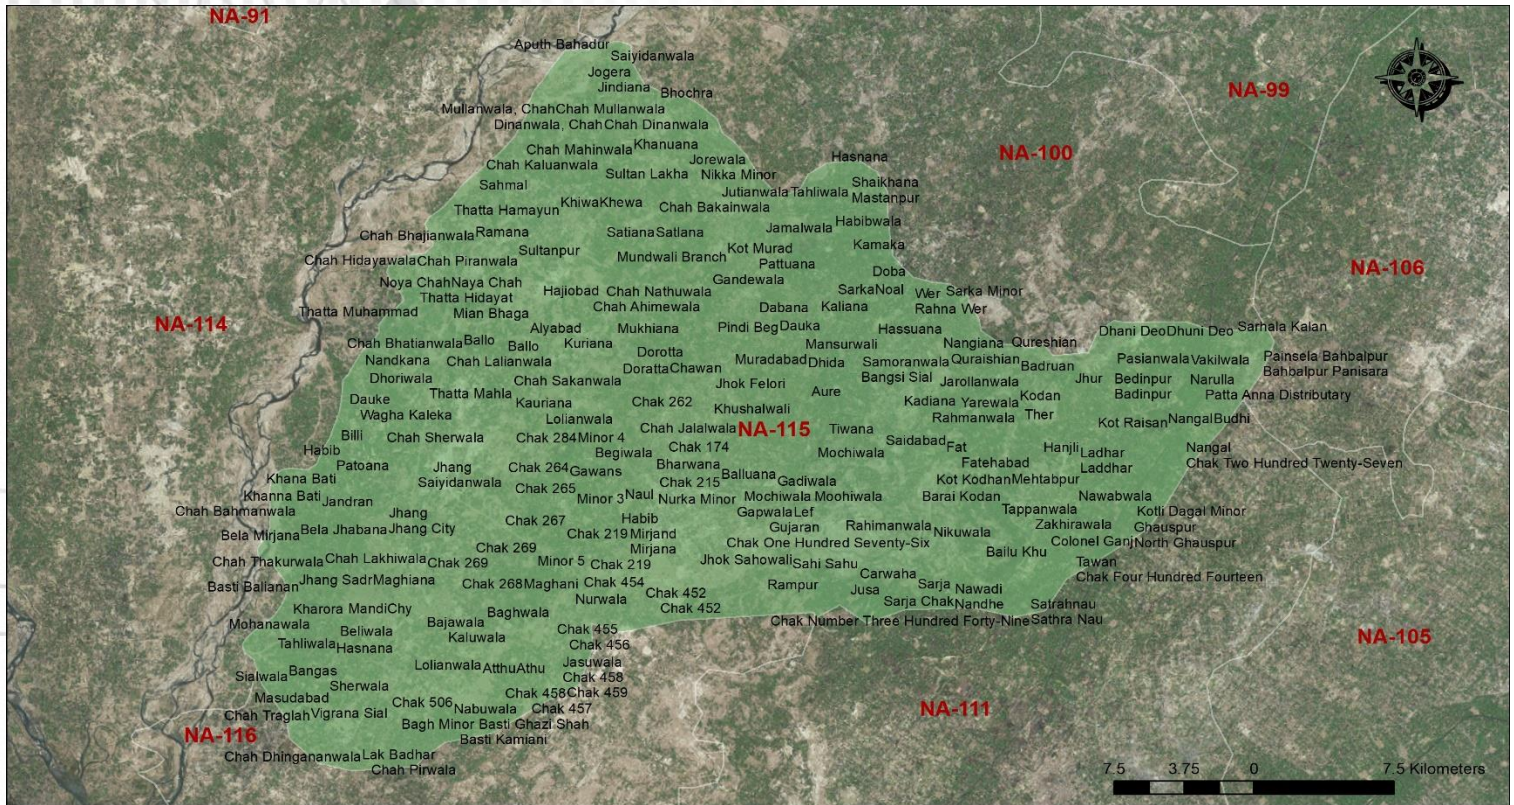

CONSTITUENCY PROFILE

NA-115 JHANG-II

PUNJAB

CONSTITUENCY POPULATION

873,375

VOTER STATISTICS

Male

251,183

Female

206,805

Total

457,988

52%

of the total population are registered as voters

POLLING STATIONS

129

1,151

AVERAGE VOTER AT POLLING BOOTH

485

LIST OF CONTESTING CANDIDATES

#	Name	Name of Political Party
1	Hakim Ali	Independent
2	Zawar Hussain	All Pakistan Muslim League
3	Syeda Sughra Imam	Independent
4	Sheikh Muhammad Akram	Independent
5	Abdul Jabbar Khan	Independent
6	Ghulam Bibi	Pakistan Tehreek-e-Insaf
7	Lubaina Siddiqua	Muttahidda Majlis-e-Amal Pakistan
8	Muhammad Ahmad	Independent
9	Muhammad Ilyas	Independent
10	Muhammad Saleem Tahir	Pakistan Muslim League (Nawaz)
11	Waqas Akram	Independent